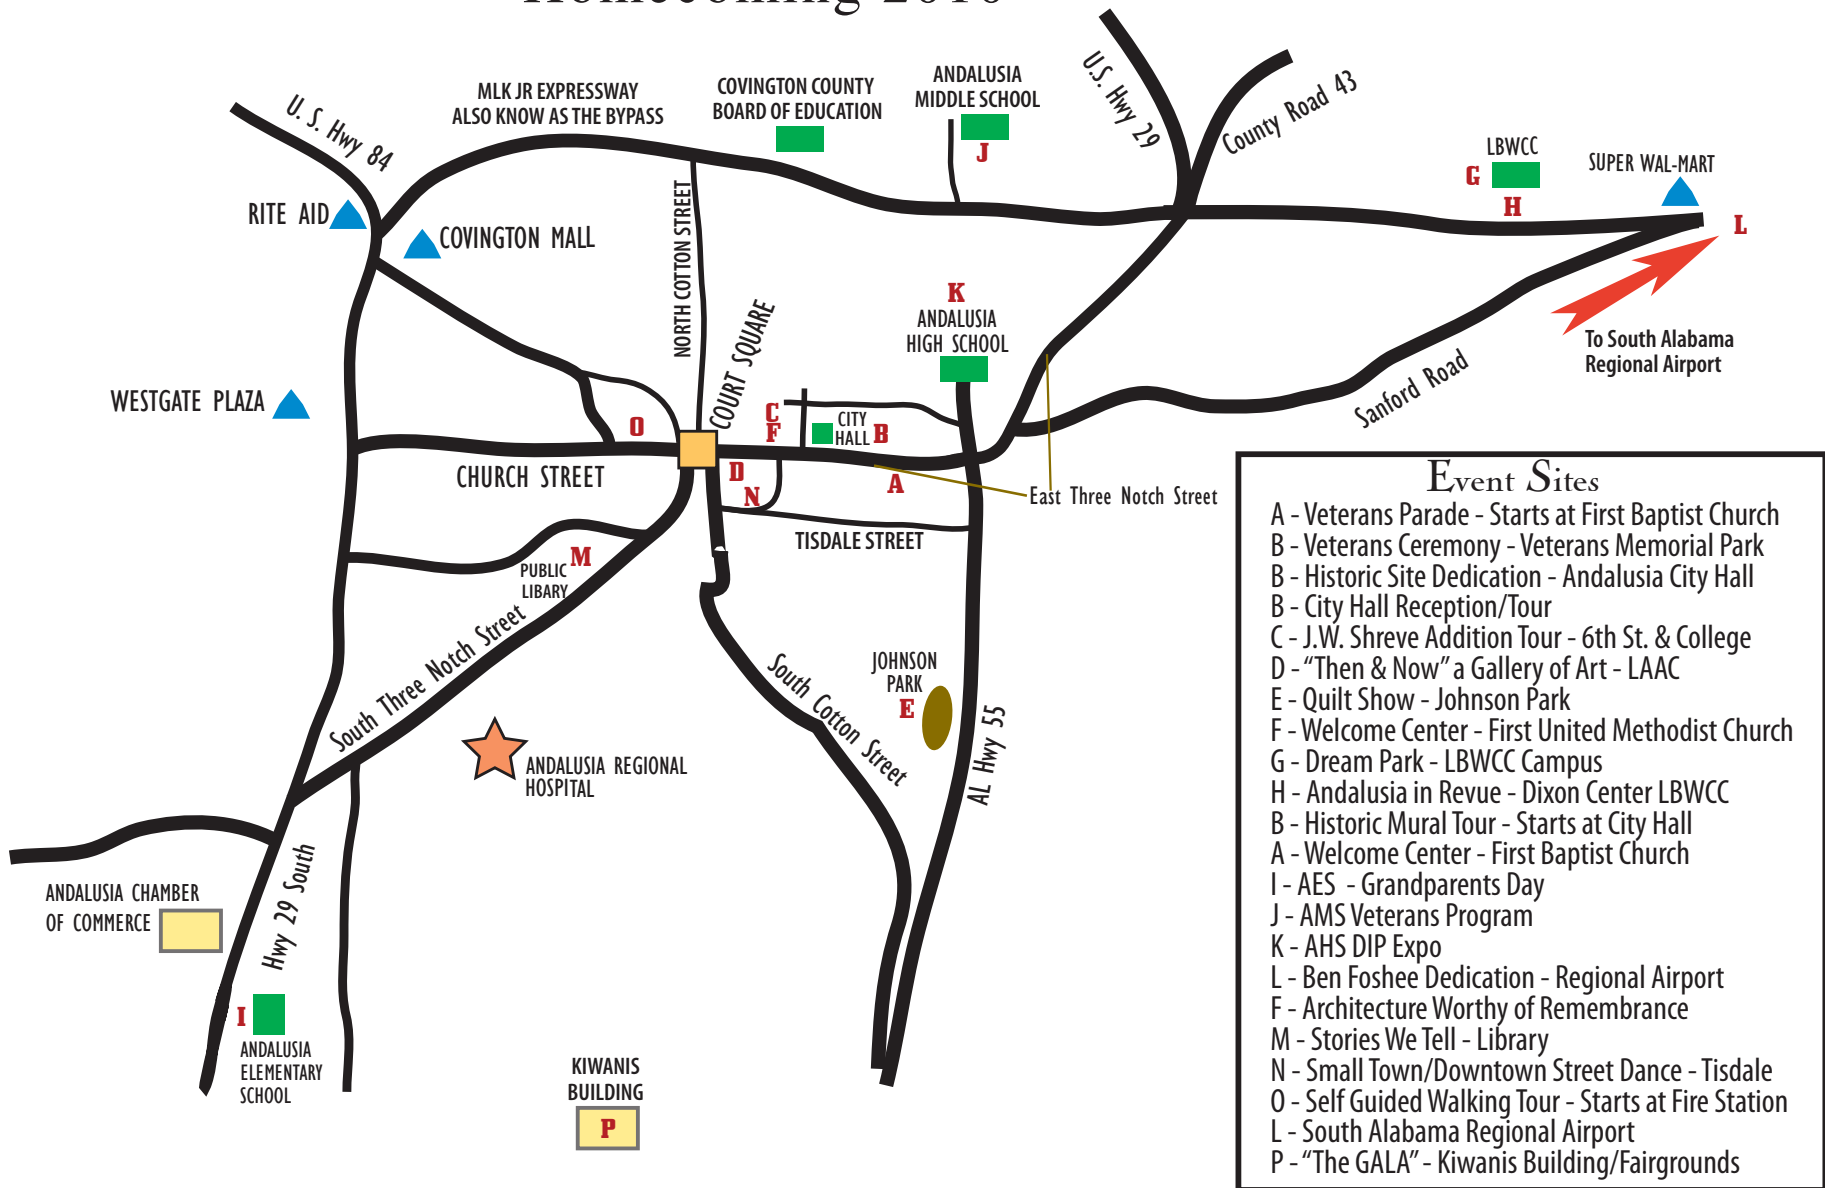

Absolutely ANDALUSIA Homecoming 2010

- ### Event Sites
- A - Veterans Parade - Starts at First Baptist Church
 - B - Veterans Ceremony - Veterans Memorial Park
 - B - Historic Site Dedication - Andalusia City Hall
 - B - City Hall Reception/Tour
 - C - J.W. Shreve Addition Tour - 6th St. & College
 - D - "Then & Now" a Gallery of Art - LAAC
 - E - Quilt Show - Johnson Park
 - F - Welcome Center - First United Methodist Church
 - G - Dream Park - LBWCC Campus
 - H - Andalusia in Revue - Dixon Center LBWCC
 - B - Historic Mural Tour - Starts at City Hall
 - A - Welcome Center - First Baptist Church
 - I - AES - Grandparents Day
 - J - AMS Veterans Program
 - K - AHS DIP Expo
 - L - Ben Foshee Dedication - Regional Airport
 - F - Architecture Worthy of Remembrance
 - M - Stories We Tell - Library
 - N - Small Town/Downtown Street Dance - Tisdale
 - O - Self Guided Walking Tour - Starts at Fire Station
 - L - South Alabama Regional Airport
 - P - "The GALA" - Kiwanis Building/Fairgrounds